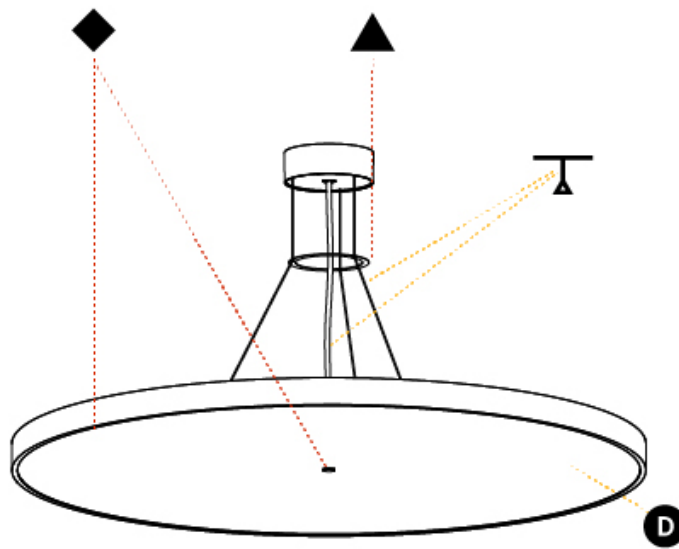

SIGN DIVA SUSPENSION

A300007-

PROJECT
TYPE
SPECIFIER
QUANTITY
DATE