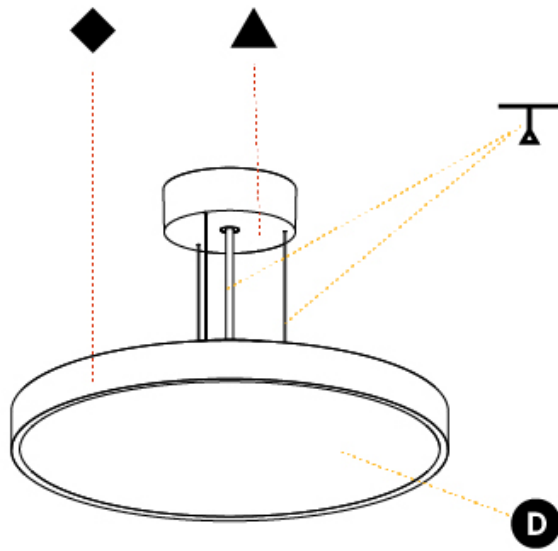

Certified By: Certified for North American Standards
 IP rating: IP20

51mm 2"
 86mm 3 3/8" 2000-6000mm max.

Ø 400mm 15 3/4"

SIGN DIVA KORONA SUSPENSION

A300011-

PROJECT	_____
TYPE	_____
SPECIFIER	_____
QUANTITY	_____
DATE	_____