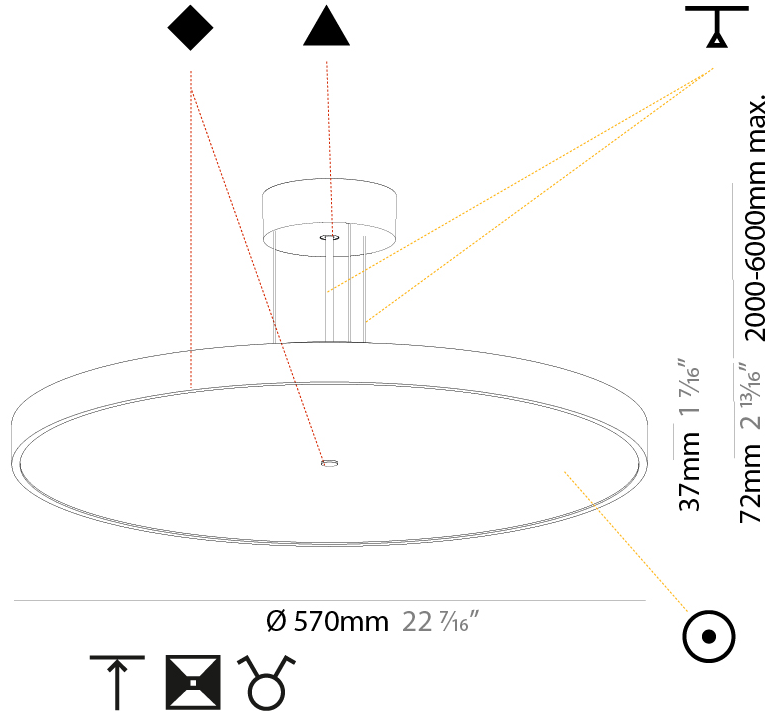

GENERAL

Series: Sign Diva
Subseries: Sign Diva
Brand: Prolicht
Division: Architectural
Mounting Type: Suspension
Mounting Location: Ceiling
Subcategory: Pendant

PHYSICAL

Shape: Round
Diameter (mm): 570
Diameter (in): 22 7/16
Height (mm): 72
Height (in): 2 13/16
Max. Overall Height (mm): 6072
Max. Overall Height (in): 239 7/16
Light Distribution: Direct / Indirect
Weight (kg): 8.548
Weight (lbs): 18.85
Diffuser: [PMMA - Opal / Micro-Prism / Sparkling Secret / Vintage Industrial with Shine Ring](#)
Fixture Finish: [SSR / BKV / CWI / CRY / HAB / UFT / ITA / RUA / FTG / MYG / LOD / PUS / FRO / FUP / KIA / POP / BLS / SPG / MEY / GOH / GUM / CHC / COM / ABZ / JAG / OBR / MOS / ROR](#)
Fixture Material: [Extruded Aluminum / Steel](#)
Cable Details: [2000mm or 6000mm Transparent Cable](#)

ELECTRICAL

Lamp Type: LED (Zhaga Standard)
Input Wattage (W): 80.3
Total Output Wattage (W): 53 / 18
Dimming: [Tri-Mode (Non-Dimming and Phase Dimming (120Vac only) and 0-10V Dimming)](#)
Driver Included: Yes
Driver Location: Integrated
Driver Type: Constant Current - Universal
Driver Class: Class 2
Input Voltage (V): 120 - 277
Constant Current (MA): 350

LED

[Color Temperature (°K): 2700 / 3000 / 3500 / 4000](#)
Max. Delivered Lumen (lm): 6110 / 7650 / 7801 / 7960
CRI: >90 CRI
Lamp Life (hrs): 50000

OPTICAL

RATINGS AND CERTIFICATIONS

Certified By: Certified for North American Standards
IP rating: IP20

PROJECT _____
TYPE _____
SPECIFIER _____
QUANTITY _____
DATE _____